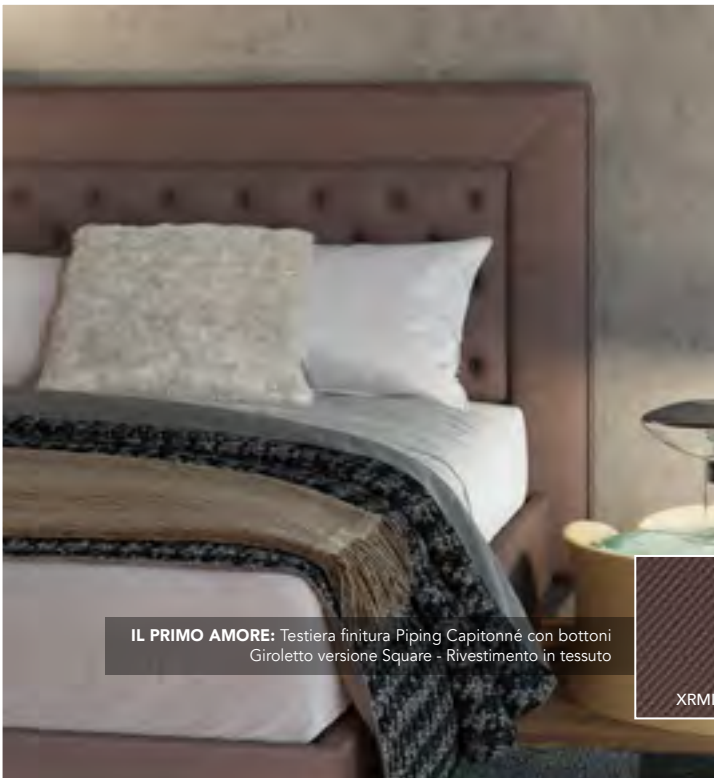

IL PRIMO AMORE

Linee essenziali ed eleganti che rinnovano la tradizione in modo incisivo.

IL PRIMO AMORE: Testiera finitura Piping Capitoné con bottoni Giroletto versione Square - Rivestimento in tessuto

XRMI 8282